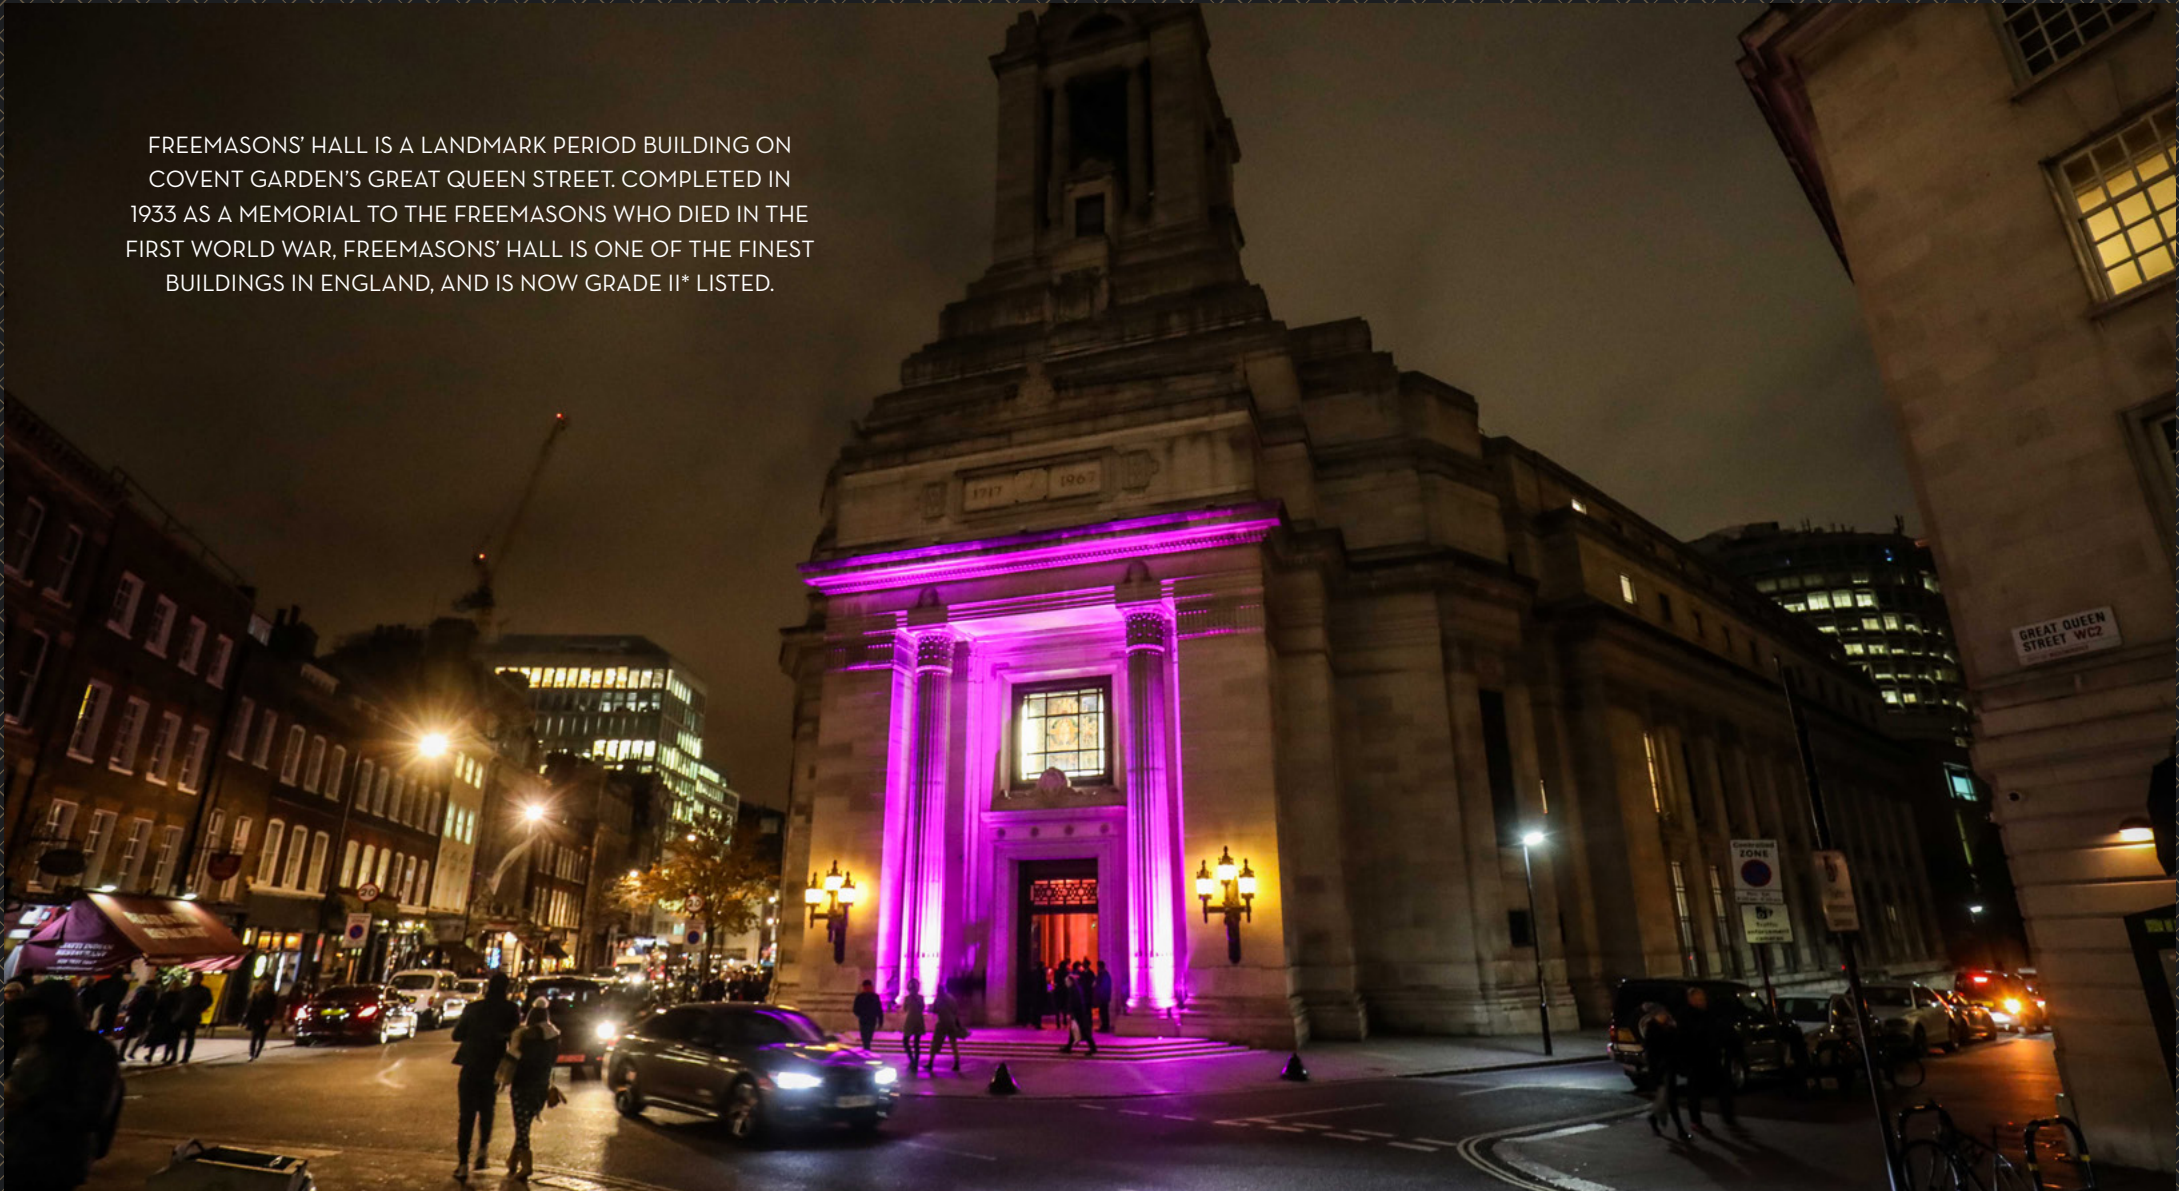

**THE  
GRAND TEMPLE**  
FREEMASONS' HALL  
COVENT GARDEN

---

**CHRISTMAS 2020**

FREEMASONS' HALL IS A LANDMARK PERIOD BUILDING ON COVENT GARDEN'S GREAT QUEEN STREET. COMPLETED IN 1933 AS A MEMORIAL TO THE FREEMASONS WHO DIED IN THE FIRST WORLD WAR, FREEMASONS' HALL IS ONE OF THE FINEST BUILDINGS IN ENGLAND, AND IS NOW GRADE II\* LISTED.